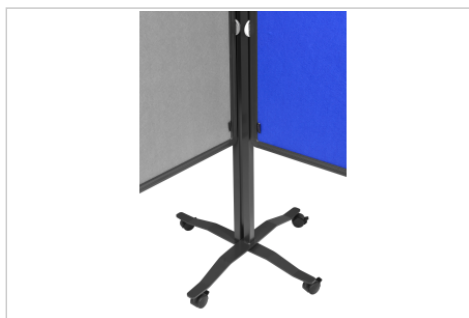

- Easily collect ideas and create overviews
- Pin paper directly on the board surface or add a flipchart paper pad
- Attractive, lightweight and mobile design
- Extremely versatile: Can be used in portrait or landscape orientation as pinboard, flipchart or divider wall
- Quick linking of several boards with "one-over-the-other" foot construction
- Quick tool-free mounting: can be set up by one person

### 150x120cm navy blue

- High-quality mobile workshop board
- Double-sided felt pinboard
- Matte coated aluminium board frame
- Footings and legs in matte coated steel
- Height adjustable at two fixed positions
- Vertical and horizontal board mounting option
- Set of 4 lockable castors and click-on paper hooks included
- Minimal height of the total product: 196 cm (vertical and horizontal setup)
- Maximum height of the total product (vertical setup): 226 cm
- Board size: H 150 x W 120 cm

## Specifications

Surface (material/colour)	Felt / Blue
Frame (material/colour)	Aluminium / Black
Corner (material/colour)	Plastic / -
Article dimensions	1200 x 1500 x - mm
Total dimensions	- x 1960 x - mm
Mobile	Yes
Castors	Yes
Number of lockable castors	4
Foldable	No
Product warranty	2 Years